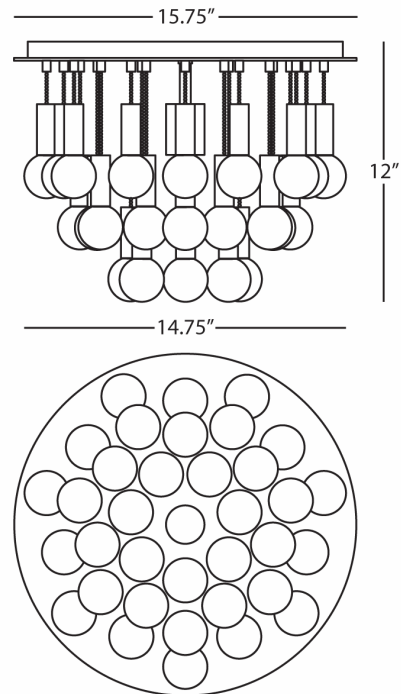

** Available for Quick SHIP **