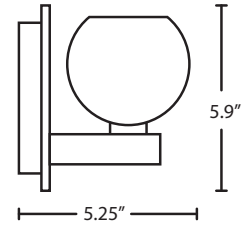

ORDERING:

FIXTURE	GLASS OPTIONS	LAMP OPTIONS	METAL FINISH	BACKPLATE OPTIONAL WOOD
1WF Sconce	BOCABB Clear Bubble	(blank) 40W G9 Hal	BR Bronze	EB Ebony Backplate
2WF 2-Light	BOCACL Clear	LED 5W LED	SN Satin Nickel	WW Weather Wood Backplate
3WF 3-Light				
4WF 4-Light				

Ex. 2WF-BOCABB-SN
Boca 2-Light Vanity, Clear Bubble,
Satin Nickel Finish